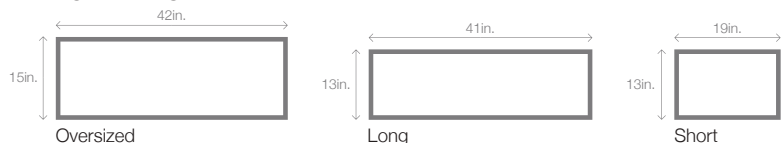

WINDOW TYPES