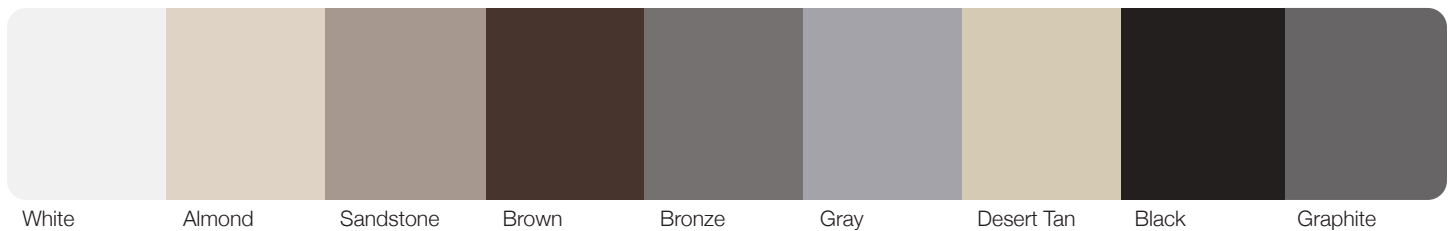

Model Comparison Chart

GOOD				BETTER				BEST						
Panel Style / Model Number³														
Flush	2150	4150	2140	4140	2151	4151	2141	4141	2127	2147	2157	2128	2148	2158
Section Construction	2in. Thick - 1-Sided Steel				2in. Thick - 1-Sided Steel with Vinyl Back				2in. Thick - 2-Sided Steel			2in. Thick - 2-Sided Steel		
Section Material	25² Ga. Steel		24² Ga. Steel		25² Ga. Steel		24² Ga. Steel		27² Ga. Steel			27² Ga. Steel		
Insulation Type	No Insulation				Polystyrene				Polystyrene			Polyurethane		
Thermal Rating	— 				R-7.94 				R-10.29 			R-17.54 		
Personalizing Options														
Colors¹	White, Almond, Sandstone, and Brown are available on all Models.													
Bronze	•	•			•	•			•	•	•	•	•	•
Gray	•	•			•	•			•	•	•	•	•	•
Desert Tan	•	•			•	•						•	•	•
Black	•	•			•	•			•	•	•	•	•	•
Graphite									•	•	•	•	•	•
Powder Coating¹	188 colors available on all Models.													
Accents Woodtones¹									•	•	•	•	•	•
Windows² / Inserts	Short	Long	Short	Long	Short	Long	Short	Long	Short	Long	Oversized⁴	Short	Long	Oversized⁴
Glass	Plain, Frosted, Tinted, Obscure, Glue Chip, and Seeded are available on all Models.													
Designer Glass									•	•	•	•	•	•
Warranty	Limited Lifetime Warranty is available on all Models.													

1 Refer to your local C.H.I. Dealer for exact color and woodtones match. 2 Lower steel gauge [ga.] number indicates stronger steel. 3 Model number indicates construction, window, and panel style. 4 Long [41" x 13"] windows will be substituted in doors with windows in 18" sections.

Personalizing Options For all options see page 15.

COLORS¹