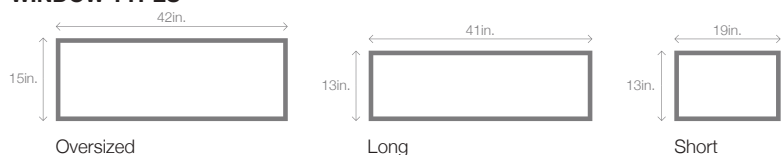

WINDOW TYPES