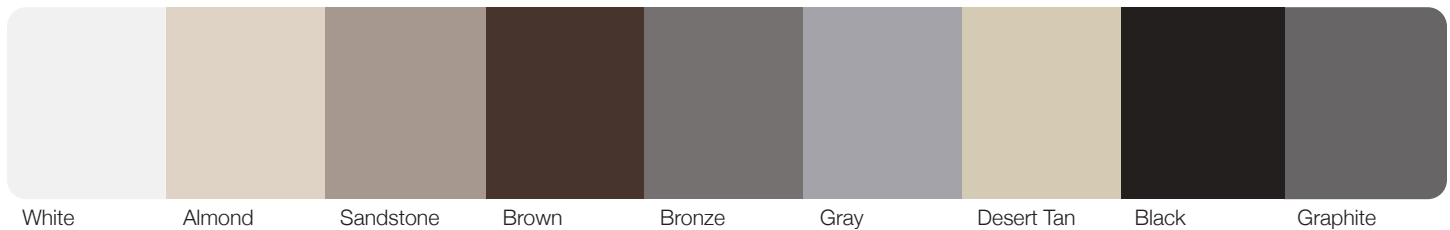

Model Comparison Chart

BETTER				BEST		
Panel Style / Model Number³						
Planks	2327	2347	2357	2328	2348	2358
Section Construction	2in. Thick - 2-Sided Steel			2in. Thick - 2-Sided Steel		
Section Material	27² Ga. Steel			27² Ga. Steel		
Insulation Type	Polystyrene			Polyurethane		
Thermal Rating	R-10.29			R-17.54		
Personalizing Options						
Colors¹	White, Almond, Sandstone, Brown, Bronze, Gray, Black, and Graphite are available on all Models.					
Desert Tan				•	•	•
Powder Coating¹	188 colors available on all Models.					
Accents Woodtones¹	All Accents Woodtones¹ are available on all Models.					
Windows³ / Inserts	Short	Long	Oversized⁴	Short	Long	Oversized⁴
Inserts	Short	Long	Oversized⁴	Short	Long	Oversized⁴
Glass	Plain, Frosted, Tinted, Obscure, Glue Chip, and Seeded are available on all Models.					
Designer Glass	All Designer Glass are available on all Models.					
Warranty	Limited Lifetime Warranty is available on all Models.					

¹ Refer to your local C.H.I. Dealer for exact color and woodtones match. ² Lower steel gauge [ga.] number indicates stronger steel. ³ Model number indicates construction, window and panel style. ⁴ Long [41in. x 13in.] windows will be substituted in doors with windows in 18in. sections.

Personalizing Options For all options see page 15.

COLORS¹