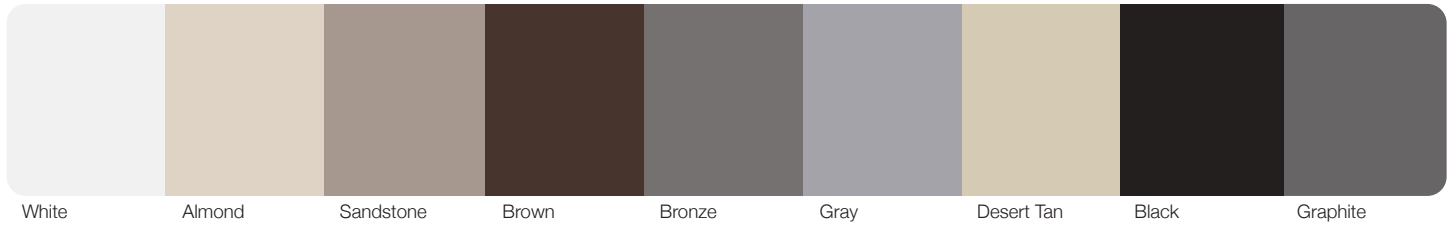

Personalizing Options For all options see page 15.

COLORS¹

ACCENTS WOODTONES¹

POWDER COATING¹

Our in-house powder coating provides multiple color options while providing a maintenance free, durable finish.

WINDOW TYPES

PERSONALIZING OPTIONS Not all options shown are available with every style.

We offer a variety of personalizing options to help your home stand out in your neighborhood. After choosing your door's style and color, add glass, window designs, or hardware to dramatically change the overall look of your door and add to your home's appeal.

Sterling **STANDARD COLORS***

Sterling **CUSTOM COLORS***

Planks and Skyline Flush **COLORS***

Planks and Skyline Flush **ACCENTS WOODTONES***

*Refer to your local C.H.I. Dealer for exact color and woodtones match.