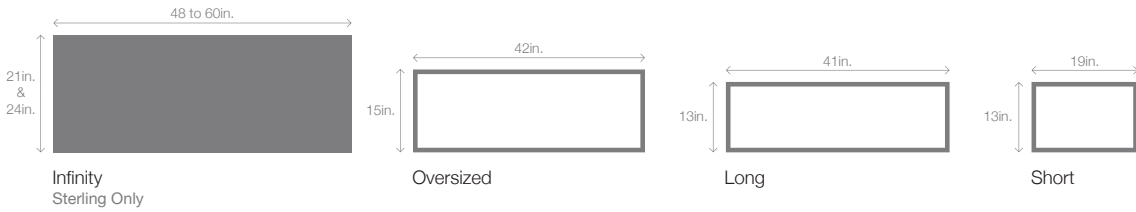

Sterling, Planks, and Skyline Flush WINDOW TYPES

Sterling, Planks, and Skyline Flush WINDOW PLACEMENT INSPIRATION

Contemporary Collection doors offer customizable window placement for endless potential in unparalleled appearance and design.