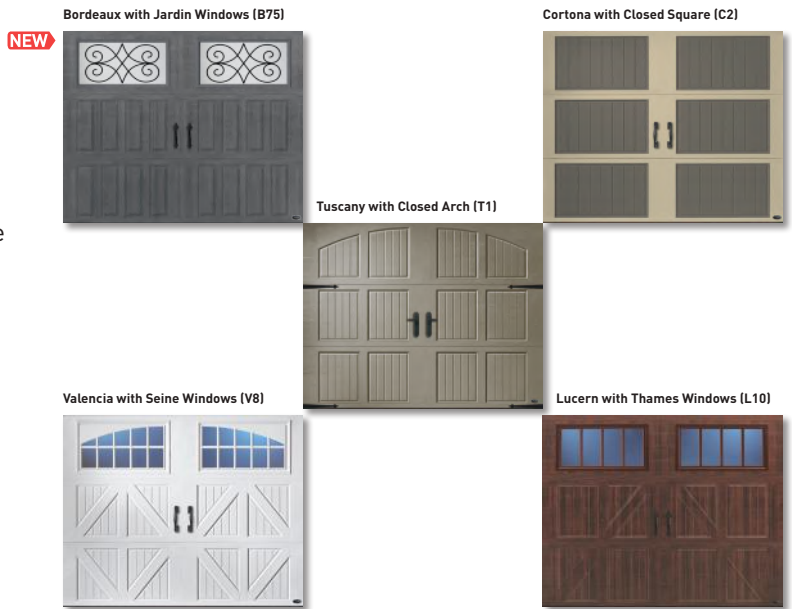

Northampton design with Madeira windows in Walnut with Canterbury handles and hinges

PANEL DESIGNS

Not available in odd heights.

Not available with Arched top.